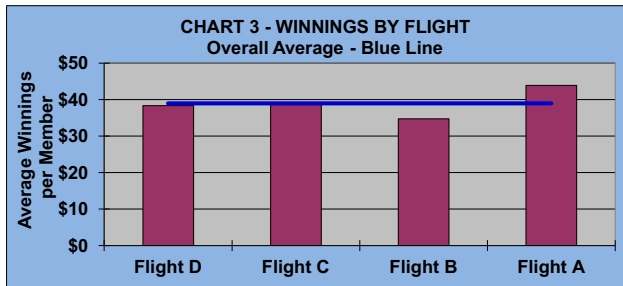

IF OTHERS ARE WAITING

AND NO POINTS ARE

POSSIBLE, PLEASE PICK UP

LEAGUE STATISTICS AFTER 15 ROUNDS OF PLAY

TABLE 1 2024 SEASON - RESULTS AFTER 15 ROUNDS OF PLAY											
	Number of Players		Percent		\$ Allocated	\$ Won	\$ Won per Member	\$ Won per Winner	Max \$ Won	Over "Limit"	Percent Attendance
	Members (New)	Average	Winners	Winners							
Flight A	45 (4)	35	42	93%	\$1,673	\$1,980	\$44	\$47	\$100	0	78%
Flight B	44 (8)	34	37	84%	\$1,673	\$1,530	\$35	\$41	\$80	0	76%
Flight C	44 (2)	31	36	82%	\$1,673	\$1,700	\$39	\$47	\$110	0	70%
Flight D	44 (3)	27	36	82%	\$1,673	\$1,690	\$38	\$47	\$100	0	61%
Total	177 (17)	127	151	85%	\$6,690	\$6,900	\$39	\$46	\$110	0	71%

TABLE 2 AVERAGE POINTS SCORED OVER QUOTA		
	Running Average	Round 15
	-0.95	-0.82

TABLE 3 AVERAGE QUOTA		
	Before Play	After Play
	5.76	5.82

IF OTHERS ARE WAITING

AND NO POINTS ARE

POSSIBLE, PLEASE PICK UP