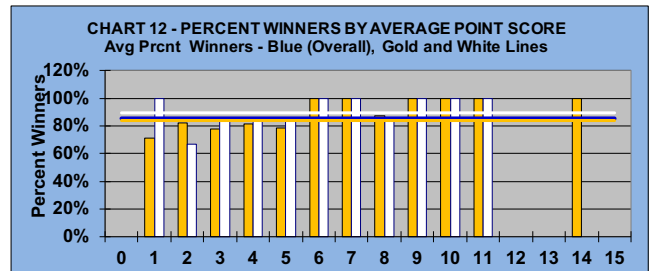

IF OTHERS ARE WAITING

AND NO POINTS ARE

POSSIBLE, PLEASE PICK UP

LEAGUE STATISTICS AFTER 15 ROUNDS OF PLAY

TABLE 1 2024 SEASON - RESULTS AFTER 15 ROUNDS OF PLAY											
	Number of Players		Percent		\$ Allocated	\$ Won	\$ Won per Member	\$ Won per Winner	Max \$ Won	Over "Limit"	Percent Attendance
	Members (New)	Average	Winners	Winners							
Flight A	45 (4)	35	42	93%	\$1,673	\$1,980	\$44	\$47	\$100	0	78%
Flight B	44 (8)	34	37	84%	\$1,673	\$1,530	\$35	\$41	\$80	0	76%
Flight C	44 (2)	31	36	82%	\$1,673	\$1,700	\$39	\$47	\$110	0	70%
Flight D	44 (3)	27	36	82%	\$1,673	\$1,690	\$38	\$47	\$100	0	61%
Total	177 (17)	127	151	85%	\$6,690	\$6,900	\$39	\$46	\$110	0	71%

TABLE 2 AVERAGE POINTS SCORED OVER QUOTA		
	Running Average	Round 15
	-0.95	-0.82

TABLE 3 AVERAGE QUOTA		
	Before Play	After Play
	5.76	5.82

IF OTHERS ARE WAITING

AND NO POINTS ARE

POSSIBLE, PLEASE PICK UP

GOLD AND WHITE TEES COMPARISON

AFTER 15 ROUNDS OF PLAY

TABLE 4
2024 SEASON - RESULTS AFTER 15 ROUNDS OF PLAY

	Number of Members Who Play From		\$ Won		\$ Won per Member		Number of Winners		Percent Winners		Max \$ Won	
	Gold Tees	White Tees	Gold Tees	White Tees	Gold Tees	White Tees	Gold Tees	White Tees	Gold Tees	White Tees	Gold Tees	White Tees
Flight A	30	15	\$1,370	\$610	\$46	\$41	29	13	97%	87%	\$100	\$100
Flight B	29	15	\$1,020	\$510	\$35	\$34	23	14	79%	93%	\$80	\$80
Flight C	33	11	\$1,230	\$470	\$37	\$43	27	9	82%	82%	\$110	\$100
Flight D	38	6	\$1,390	\$300	\$37	\$50	30	6	79%	100%	\$100	\$80
Total	130	47	\$5,010	\$1,890	\$39	\$40	109	42	84%	89%	\$110	\$100

TABLE 5
AVERAGE POINTS SCORED OVER QUOTA

	Gold Tees	White Tees
	-1.00	-0.42

TABLE 6
AVERAGE QUOTA

	Gold Tees	White Tees
	5.53	6.62

WINNING POINTS OVER QUOTA (WPOQ)

AFTER 15 ROUNDS OF PLAY

WINNING POINTS OVER QUOTA (WPOQ)