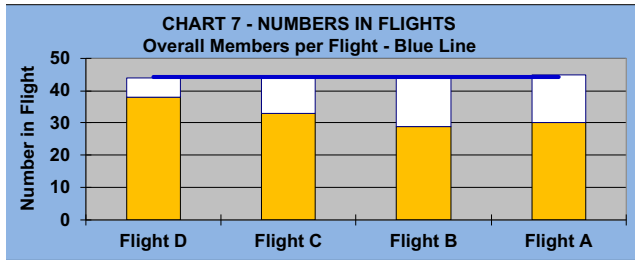

IF OTHERS ARE WAITING

AND NO POINTS ARE

POSSIBLE, PLEASE PICK UP

LEAGUE STATISTICS AFTER 15 ROUNDS OF PLAY

TABLE 1 2024 SEASON - RESULTS AFTER 15 ROUNDS OF PLAY											
	Number of Players		Percent		\$ Allocated	\$ Won	\$ Won per Member	\$ Won per Winner	Max \$ Won	Over "Limit"	Percent Attendance
	Members (New)	Average	Winners	Winners							
Flight A	45 (4)	35	42	93%	\$1,673	\$1,980	\$44	\$47	\$100	0	78%
Flight B	44 (8)	34	37	84%	\$1,673	\$1,530	\$35	\$41	\$80	0	76%
Flight C	44 (2)	31	36	82%	\$1,673	\$1,700	\$39	\$47	\$110	0	70%
Flight D	44 (3)	27	36	82%	\$1,673	\$1,690	\$38	\$47	\$100	0	61%
Total	177 (17)	127	151	85%	\$6,690	\$6,900	\$39	\$46	\$110	0	71%

TABLE 2 AVERAGE POINTS SCORED OVER QUOTA		
	Running Average	Round 15
	-0.95	-0.82

TABLE 3 AVERAGE QUOTA		
	Before Play	After Play
	5.76	5.82

IF OTHERS ARE WAITING

AND NO POINTS ARE

POSSIBLE, PLEASE PICK UP

GOLD AND WHITE TEES COMPARISON

AFTER 15 ROUNDS OF PLAY

TABLE 4
2024 SEASON - RESULTS AFTER 15 ROUNDS OF PLAY

	Number of Members Who Play From		\$ Won		\$ Won per Member		Number of Winners		Percent Winners		Max \$ Won	
	Gold Tees	White Tees	Gold Tees	White Tees	Gold Tees	White Tees	Gold Tees	White Tees	Gold Tees	White Tees	Gold Tees	White Tees
Flight A	30	15	\$1,370	\$610	\$46	\$41	29	13	97%	87%	\$100	\$100
Flight B	29	15	\$1,020	\$510	\$35	\$34	23	14	79%	93%	\$80	\$80
Flight C	33	11	\$1,230	\$470	\$37	\$43	27	9	82%	82%	\$110	\$100
Flight D	38	6	\$1,390	\$300	\$37	\$50	30	6	79%	100%	\$100	\$80
Total	130	47	\$5,010	\$1,890	\$39	\$40	109	42	84%	89%	\$110	\$100

TABLE 5
AVERAGE POINTS SCORED OVER QUOTA

	Gold Tees	White Tees
	-1.00	-0.42

TABLE 6
AVERAGE QUOTA

	Gold Tees	White Tees
	5.53	6.62

WINNING POINTS OVER QUOTA (WPOQ)

AFTER 15 ROUNDS OF PLAY

WINNING POINTS OVER QUOTA (WPOQ)