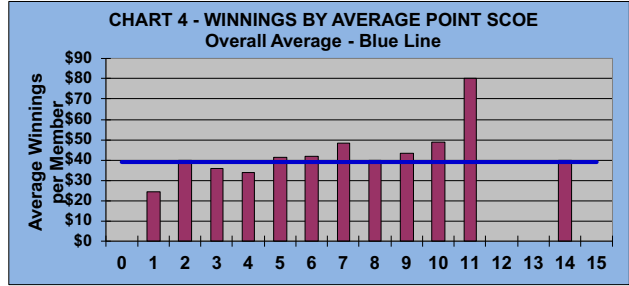

IF OTHERS ARE WAITING

AND NO POINTS ARE

POSSIBLE, PLEASE PICK UP

LEAGUE STATISTICS AFTER 15 ROUNDS OF PLAY

TABLE 1 2024 SEASON - RESULTS AFTER 15 ROUNDS OF PLAY											
	Number of Players		Percent		\$ Allocated	\$ Won	\$ Won per Member	\$ Won per Winner	Max \$ Won	Over "Limit"	Percent Attendance
	Members (New)	Average	Winners	Winners							
Flight A	45 (4)	35	42	93%	\$1,673	\$1,980	\$44	\$47	\$100	0	78%
Flight B	44 (8)	34	37	84%	\$1,673	\$1,530	\$35	\$41	\$80	0	76%
Flight C	44 (2)	31	36	82%	\$1,673	\$1,700	\$39	\$47	\$110	0	70%
Flight D	44 (3)	27	36	82%	\$1,673	\$1,690	\$38	\$47	\$100	0	61%
Total	177 (17)	127	151	85%	\$6,690	\$6,900	\$39	\$46	\$110	0	71%

TABLE 2 AVERAGE POINTS SCORED OVER QUOTA		
	Running Average	Round 15
	-0.95	-0.82

TABLE 3 AVERAGE QUOTA		
	Before Play	After Play
	5.76	5.82

IF OTHERS ARE WAITING

AND NO POINTS ARE

POSSIBLE, PLEASE PICK UP