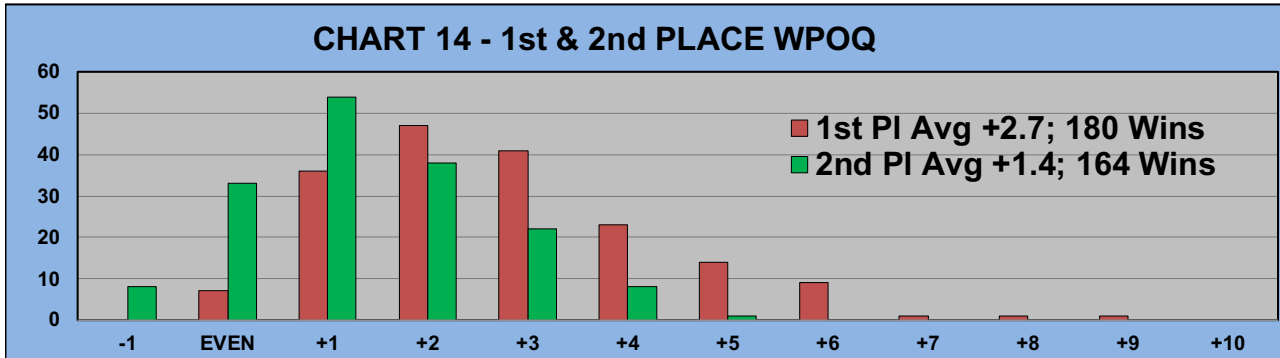

TABLE 2 AVERAGE POINTS SCORED OVER QUOTA		
	Running Average	Round 15
	-0.95	-0.82

TABLE 3 AVERAGE QUOTA		
	Before Play	After Play
	5.76	5.82

IF OTHERS ARE WAITING

AND NO POINTS ARE

POSSIBLE, PLEASE PICK UP

GOLD AND WHITE TEES COMPARISON

AFTER 15 ROUNDS OF PLAY

TABLE 4
2024 SEASON - RESULTS AFTER 15 ROUNDS OF PLAY

	Number of Members Who Play From		\$ Won		\$ Won per Member		Number of Winners		Percent Winners		Max \$ Won	
	Gold Tees	White Tees	Gold Tees	White Tees	Gold Tees	White Tees	Gold Tees	White Tees	Gold Tees	White Tees	Gold Tees	White Tees
Flight A	30	15	\$1,370	\$610	\$46	\$41	29	13	97%	87%	\$100	\$100
Flight B	29	15	\$1,020	\$510	\$35	\$34	23	14	79%	93%	\$80	\$80
Flight C	33	11	\$1,230	\$470	\$37	\$43	27	9	82%	82%	\$110	\$100
Flight D	38	6	\$1,390	\$300	\$37	\$50	30	6	79%	100%	\$100	\$80
Total	130	47	\$5,010	\$1,890	\$39	\$40	109	42	84%	89%	\$110	\$100

TABLE 5
AVERAGE POINTS SCORED OVER QUOTA

	Gold Tees	White Tees
	-1.00	-0.42

TABLE 6
AVERAGE QUOTA

	Gold Tees	White Tees
	5.53	6.62

WINNING POINTS OVER QUOTA (WPOQ)

AFTER 15 ROUNDS OF PLAY

WINNING POINTS OVER QUOTA (WPOQ)

AFTER 15 ROUNDS OF PLAY