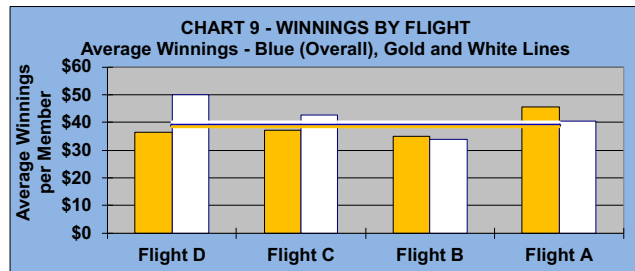

IF OTHERS ARE WAITING

AND NO POINTS ARE

POSSIBLE, PLEASE PICK UP

LEAGUE STATISTICS AFTER 15 ROUNDS OF PLAY

TABLE 1 2024 SEASON - RESULTS AFTER 15 ROUNDS OF PLAY											
	Number of Players		Percent		\$ Allocated	\$ Won	\$ Won per Member	\$ Won per Winner	Max \$ Won	Over "Limit"	Percent Attendance
	Members (New)	Average	Winners	Winners							
Flight A	45 (4)	35	42	93%	\$1,673	\$1,980	\$44	\$47	\$100	0	78%
Flight B	44 (8)	34	37	84%	\$1,673	\$1,530	\$35	\$41	\$80	0	76%
Flight C	44 (2)	31	36	82%	\$1,673	\$1,700	\$39	\$47	\$110	0	70%
Flight D	44 (3)	27	36	82%	\$1,673	\$1,690	\$38	\$47	\$100	0	61%
Total	177 (17)	127	151	85%	\$6,690	\$6,900	\$39	\$46	\$110	0	71%

TABLE 2 AVERAGE POINTS SCORED OVER QUOTA		
	Running Average	Round 15
	-0.95	-0.82

TABLE 3 AVERAGE QUOTA		
	Before Play	After Play
	5.76	5.82

IF OTHERS ARE WAITING

AND NO POINTS ARE

POSSIBLE, PLEASE PICK UP

GOLD AND WHITE TEES COMPARISON

AFTER 15 ROUNDS OF PLAY

TABLE 4
2024 SEASON - RESULTS AFTER 15 ROUNDS OF PLAY

	Number of Members Who Play From		\$ Won		\$ Won per Member		Number of Winners		Percent Winners		Max \$ Won	
	Gold Tees	White Tees	Gold Tees	White Tees	Gold Tees	White Tees	Gold Tees	White Tees	Gold Tees	White Tees	Gold Tees	White Tees
Flight A	30	15	\$1,370	\$610	\$46	\$41	29	13	97%	87%	\$100	\$100
Flight B	29	15	\$1,020	\$510	\$35	\$34	23	14	79%	93%	\$80	\$80
Flight C	33	11	\$1,230	\$470	\$37	\$43	27	9	82%	82%	\$110	\$100
Flight D	38	6	\$1,390	\$300	\$37	\$50	30	6	79%	100%	\$100	\$80
Total	130	47	\$5,010	\$1,890	\$39	\$40	109	42	84%	89%	\$110	\$100

TABLE 5
AVERAGE POINTS SCORED OVER QUOTA

	Gold Tees	White Tees
	-1.00	-0.42

TABLE 6
AVERAGE QUOTA

	Gold Tees	White Tees
	5.53	6.62

WINNING POINTS OVER QUOTA (WPOQ)

AFTER 15 ROUNDS OF PLAY

WINNING POINTS OVER QUOTA (WPOQ)