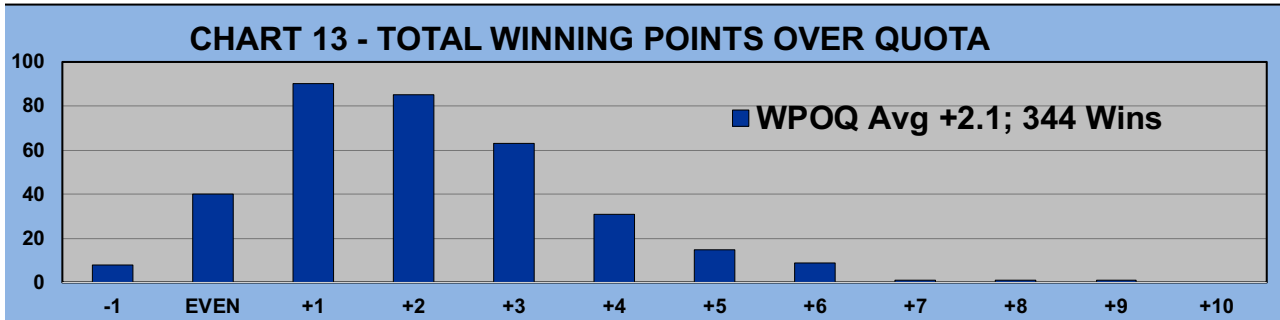

TABLE 2 AVERAGE POINTS SCORED OVER QUOTA		
	Running Average	Round 15
	-0.95	-0.82

TABLE 3 AVERAGE QUOTA		
	Before Play	After Play
	5.76	5.82

IF OTHERS ARE WAITING

AND NO POINTS ARE

POSSIBLE, PLEASE PICK UP

GOLD AND WHITE TEES COMPARISON

AFTER 15 ROUNDS OF PLAY

TABLE 4
2024 SEASON - RESULTS AFTER 15 ROUNDS OF PLAY

	Number of Members Who Play From		\$ Won		\$ Won per Member		Number of Winners		Percent Winners		Max \$ Won	
	Gold Tees	White Tees	Gold Tees	White Tees	Gold Tees	White Tees	Gold Tees	White Tees	Gold Tees	White Tees	Gold Tees	White Tees
Flight A	30	15	\$1,370	\$610	\$46	\$41	29	13	97%	87%	\$100	\$100
Flight B	29	15	\$1,020	\$510	\$35	\$34	23	14	79%	93%	\$80	\$80
Flight C	33	11	\$1,230	\$470	\$37	\$43	27	9	82%	82%	\$110	\$100
Flight D	38	6	\$1,390	\$300	\$37	\$50	30	6	79%	100%	\$100	\$80
Total	130	47	\$5,010	\$1,890	\$39	\$40	109	42	84%	89%	\$110	\$100

TABLE 5
AVERAGE POINTS SCORED OVER QUOTA

	Gold Tees	White Tees
	-1.00	-0.42

TABLE 6
AVERAGE QUOTA

	Gold Tees	White Tees
	5.53	6.62

WINNING POINTS OVER QUOTA (WPOQ)

AFTER 15 ROUNDS OF PLAY

WINNING POINTS OVER QUOTA (WPOQ)

AFTER 15 ROUNDS OF PLAY