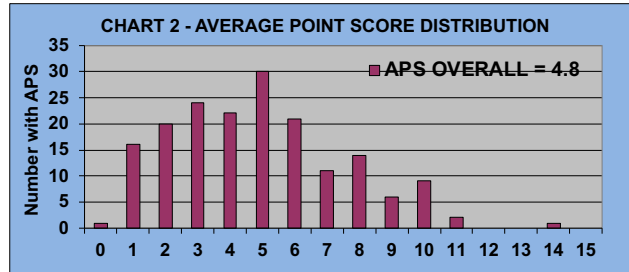

IF OTHERS ARE WAITING

AND NO POINTS ARE

POSSIBLE, PLEASE PICK UP

LEAGUE STATISTICS AFTER 15 ROUNDS OF PLAY

TABLE 1 2024 SEASON - RESULTS AFTER 15 ROUNDS OF PLAY											
	Number of Players		Percent		\$ Allocated	\$ Won	\$ Won per Member	\$ Won per Winner	Max \$ Won	Over "Limit"	Percent Attendance
	Members (New)	Average	Winners	Winners							
Flight A	45 (4)	35	42	93%	\$1,673	\$1,980	\$44	\$47	\$100	0	78%
Flight B	44 (8)	34	37	84%	\$1,673	\$1,530	\$35	\$41	\$80	0	76%
Flight C	44 (2)	31	36	82%	\$1,673	\$1,700	\$39	\$47	\$110	0	70%
Flight D	44 (3)	27	36	82%	\$1,673	\$1,690	\$38	\$47	\$100	0	61%
Total	177 (17)	127	151	85%	\$6,690	\$6,900	\$39	\$46	\$110	0	71%

TABLE 2 AVERAGE POINTS SCORED OVER QUOTA		
	Running Average	Round 15
	-0.95	-0.82

TABLE 3 AVERAGE QUOTA		
	Before Play	After Play
	5.76	5.82

IF OTHERS ARE WAITING

AND NO POINTS ARE

POSSIBLE, PLEASE PICK UP