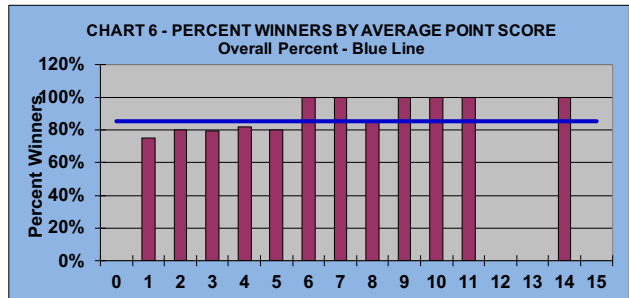

IF OTHERS ARE WAITING

AND NO POINTS ARE

POSSIBLE, PLEASE PICK UP

LEAGUE STATISTICS AFTER 15 ROUNDS OF PLAY

TABLE 1 2024 SEASON - RESULTS AFTER 15 ROUNDS OF PLAY											
	Number of Players		Percent		\$ Allocated	\$ Won	\$ Won per Member	\$ Won per Winner	Max \$ Won	Over "Limit"	Percent Attendance
	Members (New)	Average	Winners	Winners							
Flight A	45 (4)	35	42	93%	\$1,673	\$1,980	\$44	\$47	\$100	0	78%
Flight B	44 (8)	34	37	84%	\$1,673	\$1,530	\$35	\$41	\$80	0	76%
Flight C	44 (2)	31	36	82%	\$1,673	\$1,700	\$39	\$47	\$110	0	70%
Flight D	44 (3)	27	36	82%	\$1,673	\$1,690	\$38	\$47	\$100	0	61%
Total	177 (17)	127	151	85%	\$6,690	\$6,900	\$39	\$46	\$110	0	71%

TABLE 2 AVERAGE POINTS SCORED OVER QUOTA		
	Running Average	Round 15
	-0.95	-0.82

TABLE 3 AVERAGE QUOTA		
	Before Play	After Play
	5.76	5.82

IF OTHERS ARE WAITING

AND NO POINTS ARE

POSSIBLE, PLEASE PICK UP