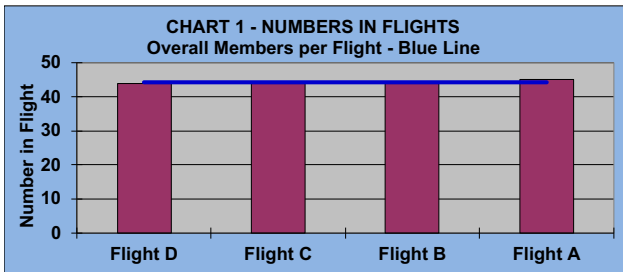

IF OTHERS ARE WAITING

AND NO POINTS ARE

POSSIBLE, PLEASE PICK UP

LEAGUE STATISTICS AFTER 15 ROUNDS OF PLAY

TABLE 1 2024 SEASON - RESULTS AFTER 15 ROUNDS OF PLAY											
	Number of Players		Percent		\$ Allocated	\$ Won	\$ Won per Member	\$ Won per Winner	Max \$ Won	Over "Limit"	Percent Attendance
	Members (New)	Average	Winners	Winners							
Flight A	45 (4)	35	42	93%	\$1,673	\$1,980	\$44	\$47	\$100	0	78%
Flight B	44 (8)	34	37	84%	\$1,673	\$1,530	\$35	\$41	\$80	0	76%
Flight C	44 (2)	31	36	82%	\$1,673	\$1,700	\$39	\$47	\$110	0	70%
Flight D	44 (3)	27	36	82%	\$1,673	\$1,690	\$38	\$47	\$100	0	61%
Total	177 (17)	127	151	85%	\$6,690	\$6,900	\$39	\$46	\$110	0	71%

TABLE 2 AVERAGE POINTS SCORED OVER QUOTA		
	Running Average	Round 15
	-0.95	-0.82

TABLE 3 AVERAGE QUOTA		
	Before Play	After Play
	5.76	5.82

IF OTHERS ARE WAITING

AND NO POINTS ARE

POSSIBLE, PLEASE PICK UP