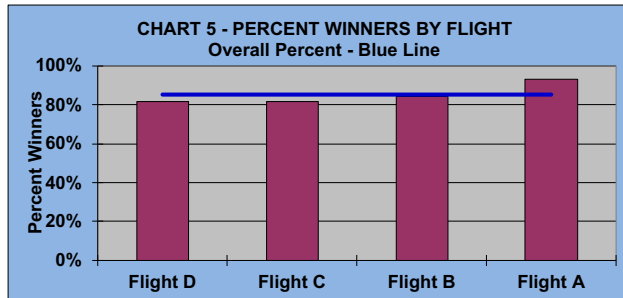

IF OTHERS ARE WAITING

AND NO POINTS ARE

POSSIBLE, PLEASE PICK UP

LEAGUE STATISTICS AFTER 15 ROUNDS OF PLAY

TABLE 1 2024 SEASON - RESULTS AFTER 15 ROUNDS OF PLAY											
	Number of Players		Percent		\$ Allocated	\$ Won	\$ Won per Member	\$ Won per Winner	Max \$ Won	Over "Limit"	Percent Attendance
	Members (New)	Average	Winners	Winners							
Flight A	45 (4)	35	42	93%	\$1,673	\$1,980	\$44	\$47	\$100	0	78%
Flight B	44 (8)	34	37	84%	\$1,673	\$1,530	\$35	\$41	\$80	0	76%
Flight C	44 (2)	31	36	82%	\$1,673	\$1,700	\$39	\$47	\$110	0	70%
Flight D	44 (3)	27	36	82%	\$1,673	\$1,690	\$38	\$47	\$100	0	61%
Total	177 (17)	127	151	85%	\$6,690	\$6,900	\$39	\$46	\$110	0	71%

TABLE 2 AVERAGE POINTS SCORED OVER QUOTA		
	Running Average	Round 15
	-0.95	-0.82

TABLE 3 AVERAGE QUOTA		
	Before Play	After Play
	5.76	5.82

IF OTHERS ARE WAITING

AND NO POINTS ARE

POSSIBLE, PLEASE PICK UP