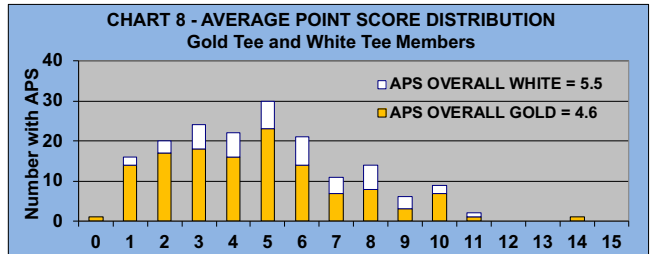

IF OTHERS ARE WAITING

AND NO POINTS ARE

POSSIBLE, PLEASE PICK UP

LEAGUE STATISTICS AFTER 15 ROUNDS OF PLAY

TABLE 1 2024 SEASON - RESULTS AFTER 15 ROUNDS OF PLAY											
	Number of Players		Percent		\$ Allocated	\$ Won	\$ Won per Member	\$ Won per Winner	Max \$ Won	Over "Limit"	Percent Attendance
	Members (New)	Average	Winners	Winners							
Flight A	45 (4)	35	42	93%	\$1,673	\$1,980	\$44	\$47	\$100	0	78%
Flight B	44 (8)	34	37	84%	\$1,673	\$1,530	\$35	\$41	\$80	0	76%
Flight C	44 (2)	31	36	82%	\$1,673	\$1,700	\$39	\$47	\$110	0	70%
Flight D	44 (3)	27	36	82%	\$1,673	\$1,690	\$38	\$47	\$100	0	61%
Total	177 (17)	127	151	85%	\$6,690	\$6,900	\$39	\$46	\$110	0	71%

TABLE 2 AVERAGE POINTS SCORED OVER QUOTA		
	Running Average	Round 15
	-0.95	-0.82

TABLE 3 AVERAGE QUOTA		
	Before Play	After Play
	5.76	5.82

IF OTHERS ARE WAITING

AND NO POINTS ARE

POSSIBLE, PLEASE PICK UP

GOLD AND WHITE TEES COMPARISON

AFTER 15 ROUNDS OF PLAY

TABLE 4
2024 SEASON - RESULTS AFTER 15 ROUNDS OF PLAY

	Number of Members Who Play From		\$ Won		\$ Won per Member		Number of Winners		Percent Winners		Max \$ Won	
	Gold Tees	White Tees	Gold Tees	White Tees	Gold Tees	White Tees	Gold Tees	White Tees	Gold Tees	White Tees	Gold Tees	White Tees
Flight A	30	15	\$1,370	\$610	\$46	\$41	29	13	97%	87%	\$100	\$100
Flight B	29	15	\$1,020	\$510	\$35	\$34	23	14	79%	93%	\$80	\$80
Flight C	33	11	\$1,230	\$470	\$37	\$43	27	9	82%	82%	\$110	\$100
Flight D	38	6	\$1,390	\$300	\$37	\$50	30	6	79%	100%	\$100	\$80
Total	130	47	\$5,010	\$1,890	\$39	\$40	109	42	84%	89%	\$110	\$100

TABLE 5
AVERAGE POINTS SCORED OVER QUOTA

	Gold Tees	White Tees
	-1.00	-0.42

TABLE 6
AVERAGE QUOTA

	Gold Tees	White Tees
	5.53	6.62

WINNING POINTS OVER QUOTA (WPOQ)

AFTER 15 ROUNDS OF PLAY

WINNING POINTS OVER QUOTA (WPOQ)