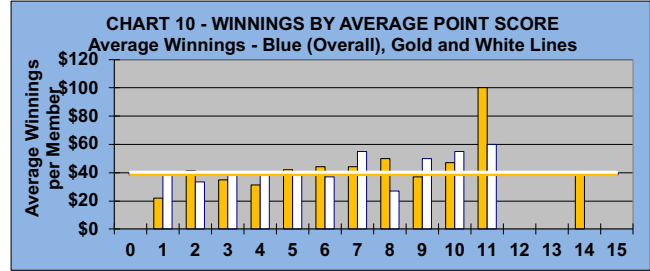

IF OTHERS ARE WAITING

AND NO POINTS ARE

POSSIBLE, PLEASE PICK UP

LEAGUE STATISTICS AFTER 15 ROUNDS OF PLAY

TABLE 1 2024 SEASON - RESULTS AFTER 15 ROUNDS OF PLAY											
	Number of Players		Percent		\$ Allocated	\$ Won	\$ Won per Member	\$ Won per Winner	Max \$ Won	Over "Limit"	Percent Attendance
	Members (New)	Average	Winners	Winners							
Flight A	45 (4)	35	42	93%	\$1,673	\$1,980	\$44	\$47	\$100	0	78%
Flight B	44 (8)	34	37	84%	\$1,673	\$1,530	\$35	\$41	\$80	0	76%
Flight C	44 (2)	31	36	82%	\$1,673	\$1,700	\$39	\$47	\$110	0	70%
Flight D	44 (3)	27	36	82%	\$1,673	\$1,690	\$38	\$47	\$100	0	61%
Total	177 (17)	127	151	85%	\$6,690	\$6,900	\$39	\$46	\$110	0	71%

TABLE 2 AVERAGE POINTS SCORED OVER QUOTA		
	Running Average	Round 15
	-0.95	-0.82

TABLE 3 AVERAGE QUOTA		
	Before Play	After Play
	5.76	5.82

IF OTHERS ARE WAITING

AND NO POINTS ARE

POSSIBLE, PLEASE PICK UP

GOLD AND WHITE TEES COMPARISON

AFTER 15 ROUNDS OF PLAY

TABLE 4
2024 SEASON - RESULTS AFTER 15 ROUNDS OF PLAY

	Number of Members Who Play From		\$ Won		\$ Won per Member		Number of Winners		Percent Winners		Max \$ Won	
	Gold Tees	White Tees	Gold Tees	White Tees	Gold Tees	White Tees	Gold Tees	White Tees	Gold Tees	White Tees	Gold Tees	White Tees
Flight A	30	15	\$1,370	\$610	\$46	\$41	29	13	97%	87%	\$100	\$100
Flight B	29	15	\$1,020	\$510	\$35	\$34	23	14	79%	93%	\$80	\$80
Flight C	33	11	\$1,230	\$470	\$37	\$43	27	9	82%	82%	\$110	\$100
Flight D	38	6	\$1,390	\$300	\$37	\$50	30	6	79%	100%	\$100	\$80
Total	130	47	\$5,010	\$1,890	\$39	\$40	109	42	84%	89%	\$110	\$100

TABLE 5
AVERAGE POINTS SCORED OVER QUOTA

	Gold Tees	White Tees
	-1.00	-0.42

TABLE 6
AVERAGE QUOTA

	Gold Tees	White Tees
	5.53	6.62

WINNING POINTS OVER QUOTA (WPOQ)

AFTER 15 ROUNDS OF PLAY

WINNING POINTS OVER QUOTA (WPOQ)