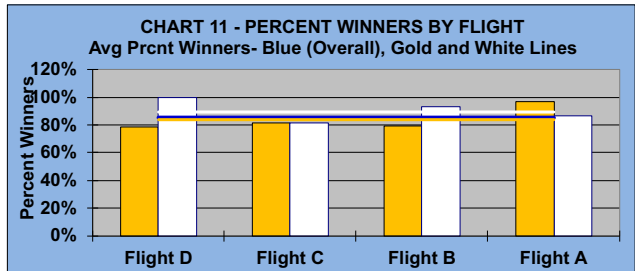

IF OTHERS ARE WAITING

AND NO POINTS ARE

POSSIBLE, PLEASE PICK UP

LEAGUE STATISTICS AFTER 15 ROUNDS OF PLAY

TABLE 1 2024 SEASON - RESULTS AFTER 15 ROUNDS OF PLAY											
	Number of Players		Percent		\$ Allocated	\$ Won	\$ Won per Member	\$ Won per Winner	Max \$ Won	Over "Limit"	Percent Attendance
	Members (New)	Average	Winners	Winners							
Flight A	45 (4)	35	42	93%	\$1,673	\$1,980	\$44	\$47	\$100	0	78%
Flight B	44 (8)	34	37	84%	\$1,673	\$1,530	\$35	\$41	\$80	0	76%
Flight C	44 (2)	31	36	82%	\$1,673	\$1,700	\$39	\$47	\$110	0	70%
Flight D	44 (3)	27	36	82%	\$1,673	\$1,690	\$38	\$47	\$100	0	61%
Total	177 (17)	127	151	85%	\$6,690	\$6,900	\$39	\$46	\$110	0	71%

TABLE 2 AVERAGE POINTS SCORED OVER QUOTA		
	Running Average	Round 15
	-0.95	-0.82

TABLE 3 AVERAGE QUOTA		
	Before Play	After Play
	5.76	5.82

IF OTHERS ARE WAITING

AND NO POINTS ARE

POSSIBLE, PLEASE PICK UP

GOLD AND WHITE TEES COMPARISON

AFTER 15 ROUNDS OF PLAY

TABLE 4
2024 SEASON - RESULTS AFTER 15 ROUNDS OF PLAY

	Number of Members Who Play From		\$ Won		\$ Won per Member		Number of Winners		Percent Winners		Max \$ Won	
	Gold Tees	White Tees	Gold Tees	White Tees	Gold Tees	White Tees	Gold Tees	White Tees	Gold Tees	White Tees	Gold Tees	White Tees
Flight A	30	15	\$1,370	\$610	\$46	\$41	29	13	97%	87%	\$100	\$100
Flight B	29	15	\$1,020	\$510	\$35	\$34	23	14	79%	93%	\$80	\$80
Flight C	33	11	\$1,230	\$470	\$37	\$43	27	9	82%	82%	\$110	\$100
Flight D	38	6	\$1,390	\$300	\$37	\$50	30	6	79%	100%	\$100	\$80
Total	130	47	\$5,010	\$1,890	\$39	\$40	109	42	84%	89%	\$110	\$100

TABLE 5
AVERAGE POINTS SCORED OVER QUOTA

	Gold Tees	White Tees
	-1.00	-0.42

TABLE 6
AVERAGE QUOTA

	Gold Tees	White Tees
	5.53	6.62

WINNING POINTS OVER QUOTA (WPOQ)

AFTER 15 ROUNDS OF PLAY

WINNING POINTS OVER QUOTA (WPOQ)