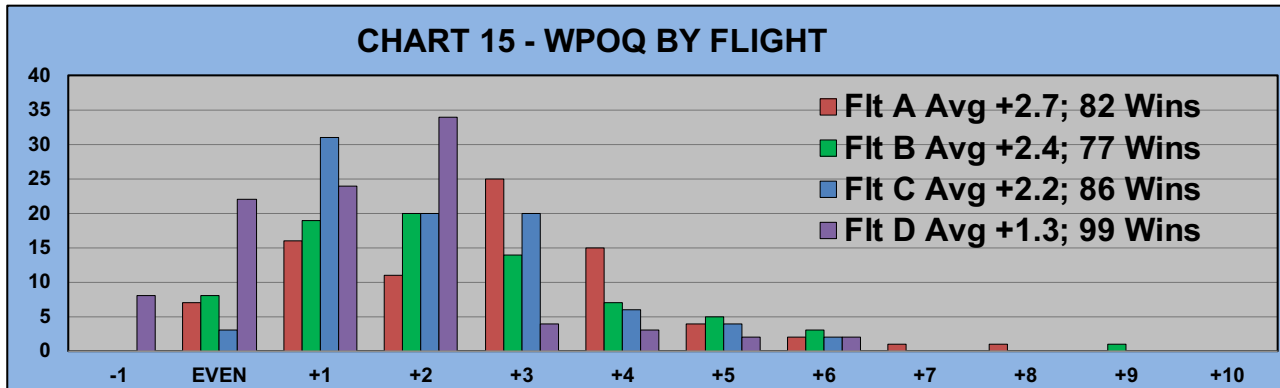

TABLE 2 AVERAGE POINTS SCORED OVER QUOTA		
	Running Average	Round 15
	-0.95	-0.82

TABLE 3 AVERAGE QUOTA		
	Before Play	After Play
	5.76	5.82

IF OTHERS ARE WAITING

AND NO POINTS ARE

POSSIBLE, PLEASE PICK UP

GOLD AND WHITE TEES COMPARISON

AFTER 15 ROUNDS OF PLAY

TABLE 4
2024 SEASON - RESULTS AFTER 15 ROUNDS OF PLAY

	Number of Members Who Play From		\$ Won		\$ Won per Member		Number of Winners		Percent Winners		Max \$ Won	
	Gold Tees	White Tees	Gold Tees	White Tees	Gold Tees	White Tees	Gold Tees	White Tees	Gold Tees	White Tees	Gold Tees	White Tees
Flight A	30	15	\$1,370	\$610	\$46	\$41	29	13	97%	87%	\$100	\$100
Flight B	29	15	\$1,020	\$510	\$35	\$34	23	14	79%	93%	\$80	\$80
Flight C	33	11	\$1,230	\$470	\$37	\$43	27	9	82%	82%	\$110	\$100
Flight D	38	6	\$1,390	\$300	\$37	\$50	30	6	79%	100%	\$100	\$80
Total	130	47	\$5,010	\$1,890	\$39	\$40	109	42	84%	89%	\$110	\$100

TABLE 5
AVERAGE POINTS SCORED OVER QUOTA

	Gold Tees	White Tees
	-1.00	-0.42

TABLE 6
AVERAGE QUOTA

	Gold Tees	White Tees
	5.53	6.62

WINNING POINTS OVER QUOTA (WPOQ)

AFTER 15 ROUNDS OF PLAY

WINNING POINTS OVER QUOTA (WPOQ)

AFTER 15 ROUNDS OF PLAY